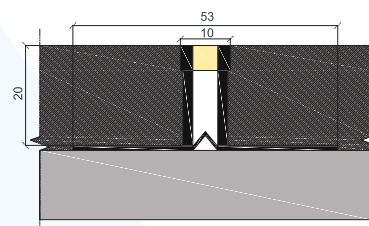

FEATURES

Nexus PVM Profile is a 2L shaped PVC Tile Movement Joint with soft PVC infill.

Soft PVC Colours : Ivory, Grey, Transparent

PVM 10

Type	H (mm)	W (mm)	L (m)
PVM 10	10	53	2.7

PVM 12.5

Type	H (mm)	W (mm)	L (m)
PVM 12.5	10	53	2.7

PVM 15

Type	H (mm)	W (mm)	L (m)
PVM 15	10	53	2.7

PVM 20

Type	H (mm)	W (mm)	L (m)
PVM 20	10	53	2.7

PVM 25

Type	H (mm)	W (mm)	L (m)
PVM 25	10	53	2.7