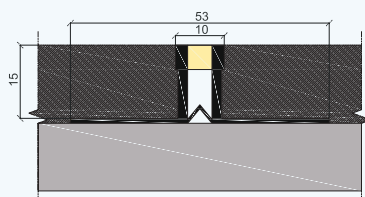

FEATURES

Nexus PVM Profile is a 2L shaped PVC Tile Movement Joint with soft PVC infill.

Soft PVC Colours : Ivory, Grey, Transparent

PVM 10

Type	H (mm)	W (mm)	L (m)
PVM 10	10	53	2.7

PVM 12.5

Type	H (mm)	W (mm)	L (m)
PVM 12.5	10	53	2.7

PVM 15

Type	H (mm)	W (mm)	L (m)
PVM 15	10	53	2.7

PVM 20

Type	H (mm)	W (mm)	L (m)
PVM 20	10	53	2.7

PVM 25

Type	H (mm)	W (mm)	L (m)
PVM 25	10	53	2.7