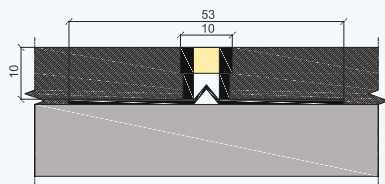

FEATURES

Nexus PVM Profile is a 2L shaped PVC Tile Movement Joint with soft PVC infill.

Soft PVC Colours : Ivory, Grey, Transparent

PVM 10

Type	H (mm)	W (mm)	L (m)
PVM 10	10	53	2.7

PVM 12.5

Type	H (mm)	W (mm)	L (m)
PVM 12.5	10	53	2.7

PVM 15

Type	H (mm)	W (mm)	L (m)
PVM 15	10	53	2.7

PVM 20

Type	H (mm)	W (mm)	L (m)
PVM 20	10	53	2.7

PVM 25

Type	H (mm)	W (mm)	L (m)
PVM 25	10	53	2.7