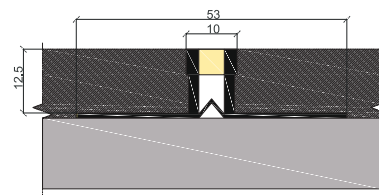

FEATURES

Nexus PVM Profile is a 2L shaped PVC Tile Movement Joint with soft PVC infill.

Soft PVC Colours : Ivory, Grey, Transparent

PVM 10

Type	H (mm)	W (mm)	L (m)
PVM 10	10	53	2.7

PVM 12.5

Type	H (mm)	W (mm)	L (m)
PVM 12.5	10	53	2.7

PVM 15

Type	H (mm)	W (mm)	L (m)
PVM 15	10	53	2.7

PVM 20

Type	H (mm)	W (mm)	L (m)
PVM 20	10	53	2.7

PVM 25

Type	H (mm)	W (mm)	L (m)
PVM 25	10	53	2.7