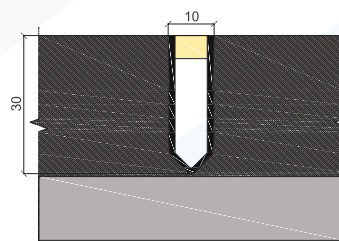

FEATURES

Nexus SPVM Profile is a straight hard PVC Tile Movement Joint with soft PVC infill.
Soft PVC Colours : Ivory, Grey, Transparent

SPVM 20

Type	H (mm)	W (mm)	L (m)
SPVM 20	20	10	2.7

SPVM 30

Type	H (mm)	W (mm)	L (m)
SPVM 30	30	10	2.7

SPVM 40

Type	H (mm)	W (mm)	L (m)
SPVM 40	40	10	2.7