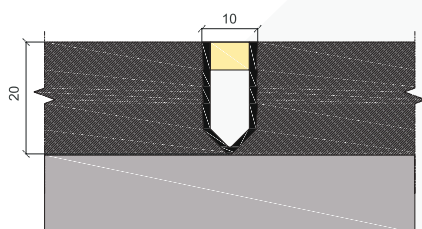

FEATURES

Nexus SPVM Profile is a straight hard PVC Tile Movement Joint with soft PVC infill.
Soft PVC Colours : Ivory, Grey, Transparent

SPVM 20

Type	H (mm)	W (mm)	L (m)
SPVM 20	20	10	2.7

SPVM 30

Type	H (mm)	W (mm)	L (m)
SPVM 30	30	10	2.7

SPVM 40

Type	H (mm)	W (mm)	L (m)
SPVM 40	40	10	2.7