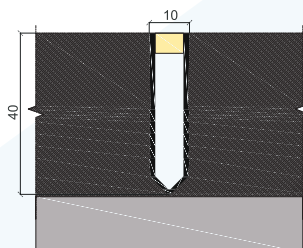

FEATURES

Nexus SPVM Profile is a straight hard PVC Tile Movement Joint with soft PVC infill.
Soft PVC Colours : Ivory, Grey, Transparent

SPVM 20

Type	H (mm)	W (mm)	L (m)
SPVM 20	20	10	2.7

SPVM 30

Type	H (mm)	W (mm)	L (m)
SPVM 30	30	10	2.7

SPVM 40

Type	H (mm)	W (mm)	L (m)
SPVM 40	40	10	2.7