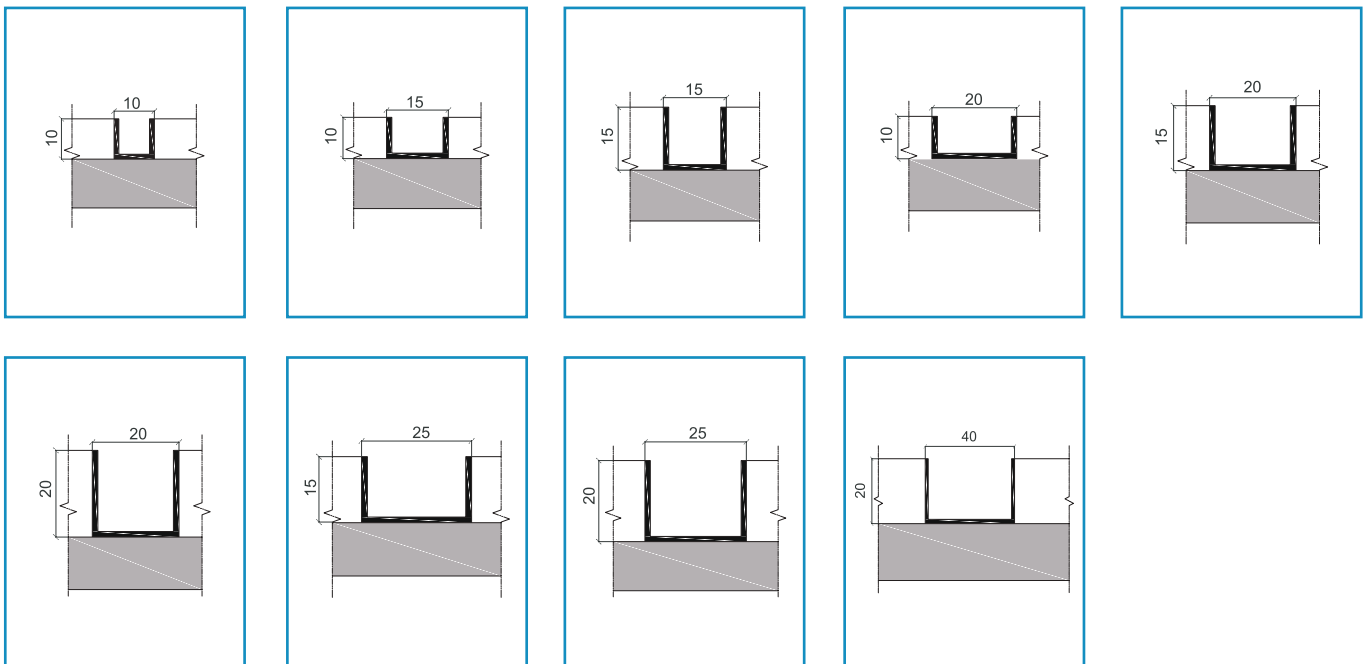

## FEATURES

NEXUS AC.. profile is a natural Aluminium U Channel for Walls.

Additional Colours: Any Powder Coating Standard RAL

Type	H (mm)	W [mm]	L (m)
AC 1010	10	10	3
AC 1510	10	15	3
AC 1515	15	15	3
AC 2010	10	20	3
AC 2015	15	20	3
AC 2020	20	20	3
AC 2515	15	25	3
AC 2520	20	25	3
AC 4020	20	40	3