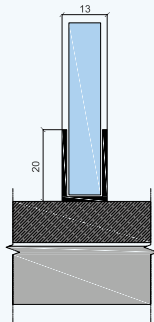

FEATURES

NEXUS ACG is a natural Aluminium U Channel for Glass.

Type	H (mm)	W [mm]	T [mm]	L (m)
ACG 2010	20	13	1.3	2.7