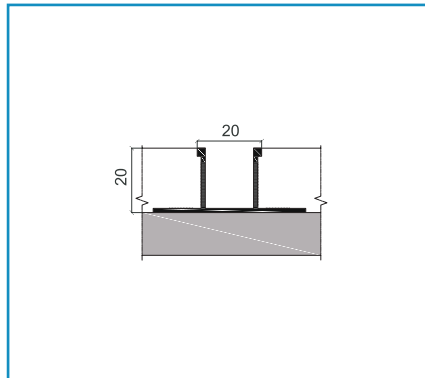

FEATURES

NEXUS ACW profile is a natural Aluminium U Channel with wings for Walls.

Additional Colours: Any Powder Coating Standard RAL

Type	H (mm)	W [mm]	T [mm]	L (m)
ACW 2015	15	20	1.3	3
ACW 2020	20	20	1.3	3
ACW 4020	20	40	1.3	3