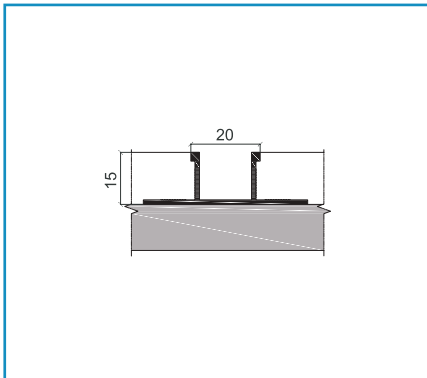

FEATURES

NEXUS ACW profile is a natural Aluminium U Channel with wings for Walls.

Additional Colours: Any Powder Coating Standard RAL

Type	H (mm)	W [mm]	T [mm]	L (m)
ACW 2015	15	20	1.3	3
ACW 2020	20	20	1.3	3
ACW 4020	20	40	1.3	3