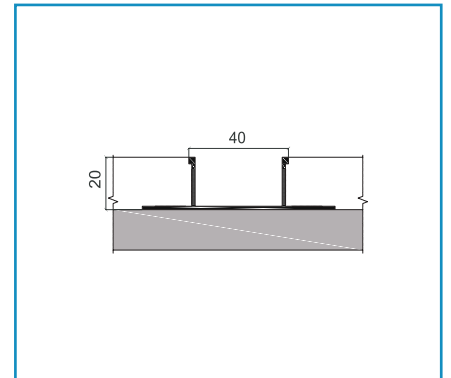

FEATURES

NEXUS ACW profile is a natural Aluminium U Channel with wings for Walls.

Additional Colours: Any Powder Coating Standard RAL

Type	H (mm)	W [mm]	T [mm]	L (m)
ACW 2015	15	20	1.3	3
ACW 2020	20	20	1.3	3
ACW 4020	20	40	1.3	3