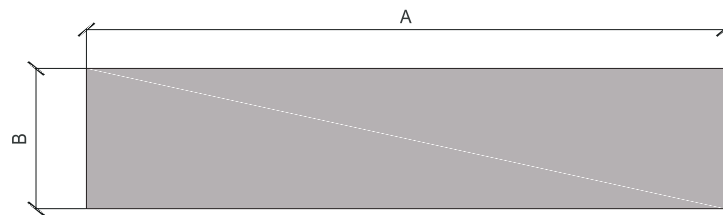

## FEATURES

NEXUS NFS is a natural Aluminum Flat Strip.

Additional Colours: Any Powder Coating Standard RAL

Type	A [mm]	B [mm]	L [m]
NFS 1203	12	3	3
NFS 2003	20	3	3
NFS 2005	20	5	3
NFS 2503	25	3	3
NFS 2505	25	5	3
NFS 3003	30	3	3
NFS 3005	30	5	3
NFS 5003	50	3	3
NFS 5005	50	5	3