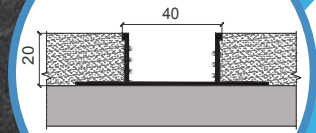

# NEXUS

Profiles For Walls

ACW..

**NEXUS**  
**CODE**  
**ACW..**

## Features

NEXUS ACW.. profile is a natural Aluminium U Channel with wings for Walls.

Additional Colours: Any Powder Coating Standard RAL

Type	H [mm]	W [mm]	T [mm]	L [mtr]
ACW 2015	15	20	1.3	3
ACW 2020	20	20	1.3	3
ACW 4020	20	40	1.3	3