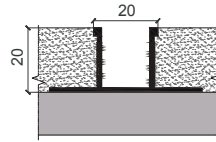

# NEXUS

Profiles For Walls

ACW..

**NEXUS**  
**CODE**  
**ACW..**

## Features

NEXUS ACW.. profile is a natural Aluminium U Channel with wings for Walls.

Additional Colours: Any Powder Coating Standard RAL

Type	H [mm]	W [mm]	T [mm]	L [mtr]
ACW 2015	15	20	1.3	3
ACW 2020	20	20	1.3	3
ACW 4020	20	40	1.3	3