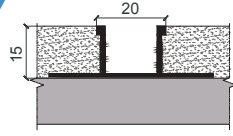

# NEXUS

Profiles For Walls

ACW..

**NEXUS**  
**CODE**  
**ACW..**

## Features

NEXUS ACW.. profile is a natural Aluminium U Channel with wings for Walls.

Additional Colours: Any Powder Coating Standard RAL

Type	H [mm]	W [mm]	T [mm]	L [mtr]
ACW 2015	15	20	1.3	3
ACW 2020	20	20	1.3	3
ACW 4020	20	40	1.3	3