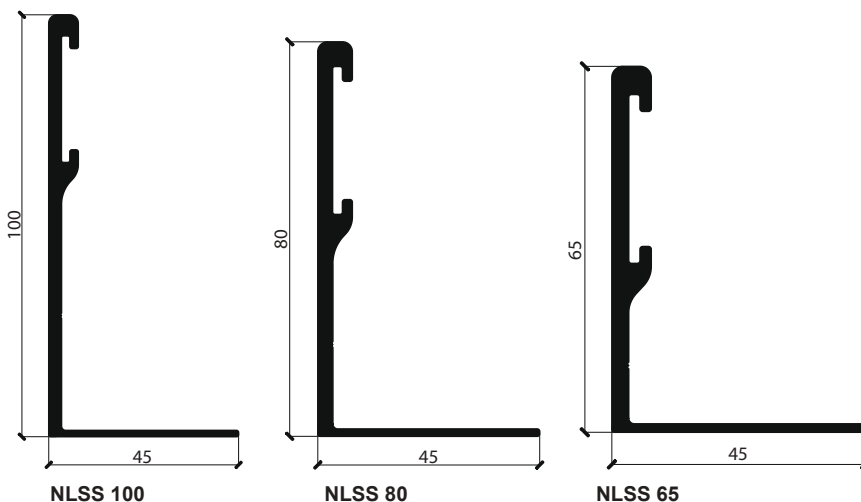

Material

- Aluminium Alloy 6063, T6.

Note:

Price to be upon enquiry.