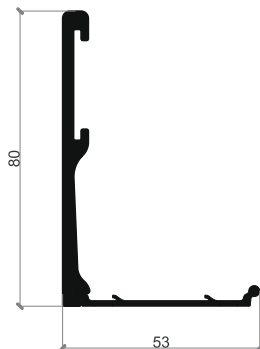

NEXUS
CODE
NLT

Features

NEXUS NLT Aluminum Landscape Edging offering professional grade quality landscape finishing. Favored by landscape professionals for its sleek appearance, durability, easy installation and lifetime warranty, this edging is ideal for both curves and straight runs. Use it to create a tidy edge on garden beds, tree rings, and walkways, as well as brick or stone patios. Prevents weeds from infiltrating beds, and keeps mulch and gravel contained.

Material

- Aluminium Alloy 6063, T6.

NLT 100

NLT 80

NLT 65

Note:

Price to be upon enquiry.