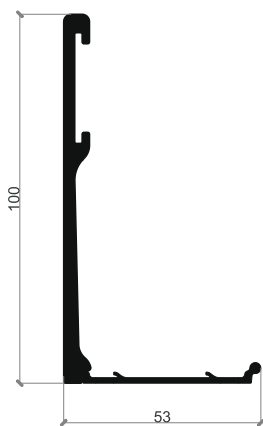

NEXUS
CODE
NLT

Features

NEXUS NLT Aluminum Landscape Edging offering professional grade quality landscape finishing. Favored by landscape professionals for its sleek appearance, durability, easy installation and lifetime warranty, this edging is ideal for both curves and straight runs. Use it to create a tidy edge on garden beds, tree rings, and walkways, as well as brick or stone patios. Prevents weeds from infiltrating beds, and keeps mulch and gravel contained.

Material

- Aluminium Alloy 6063, T6.

NLT 100

NLT 80

NLT 65

Note:

Price to be upon enquiry.