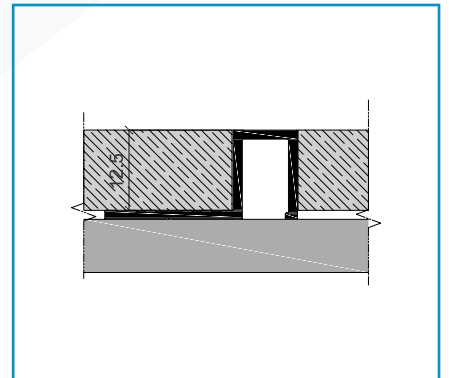

FEATURES

NEXUS AFSF is a Square shape Aluminum profile for Floors in 11 Anodized colors.

Type	H (mm)	L (m)
AFSF 08	8	2.7
AFSF 010	10	2.7
AFSF 125	12.5	2.7

COLORS

Silver Matt

Silver Polish

Gold Matt

Gold Polish