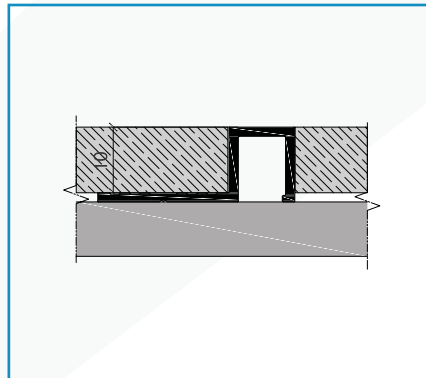

FEATURES

NEXUS AFSF is a Square shape Aluminum profile for Floors in 11 Anodized colors.

Type	H (mm)	L (m)
AFSF 08	8	2.7
AFSF 010	10	2.7
AFSF 125	12.5	2.7

COLORS

Silver Matt

Silver Polish

Gold Matt

Gold Polish