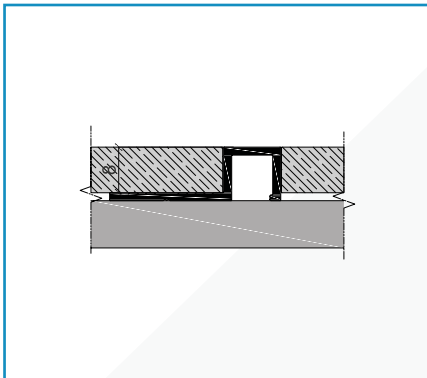

FEATURES

NEXUS AFSF is a Square shape Aluminum profile for Floors in 11 Anodized colors.

Type	H (mm)	L (m)
AFSF 08	8	2.7
AFSF 010	10	2.7
AFSF 125	12.5	2.7

COLORS

Silver Matt

Silver Polish

Gold Matt

Gold Polish