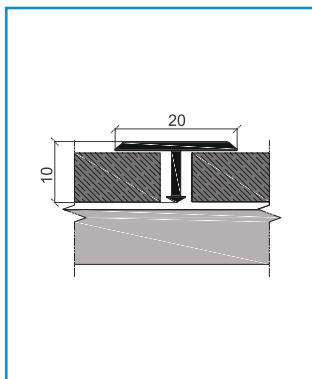

FEATURES

NEXUS ATP profile is a T shape Joint Cover Anodized Aluminium Profile for Floors.

Type	H (mm)	W (mm)	L (m)
ATP 20	10	20	2.7
ATP 25	10	25	2.7

COLORS

Silver Matt

Silver Polish

Gold Matt

Gold Polish