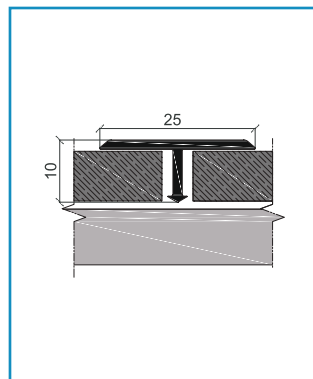

FEATURES

NEXUS ATP profile is a T shape Joint Cover Anodized Aluminium Profile for Floors.

Type	H (mm)	W (mm)	L (m)
ATP 20	10	20	2.7
ATP 25	10	25	2.7

COLORS

Silver Matt

Silver Polish

Gold Matt

Gold Polish