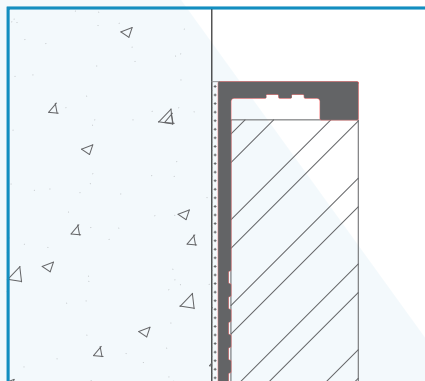

## FEATURES

NEXUS NALT is a L shape Aluminum Tile Trim profile for Walls in 11 Anodized colors.

Type	H (mm)	L (m)
NALT 08	8	2.7
NALT 010	10	2.7
NALT 125	12.5	2.7
NALT 15	15	2.7
NALT 20	20	2.7