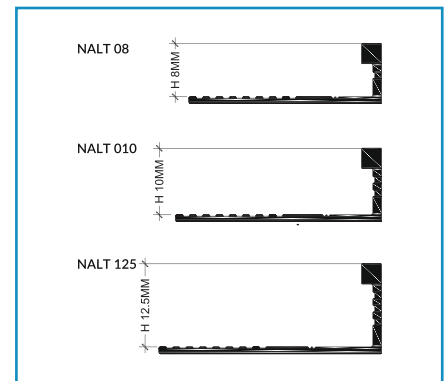

## FEATURES

NEXUS NALT is a L shape Aluminum Tile Trim profile for Walls in 11 Anodized colors.

Type	H (mm)	L (m)
NALT 08	8	2.7
NALT 010	10	2.7
NALT 125	12.5	2.7
NALT 15	15	2.7
NALT 20	20	2.7