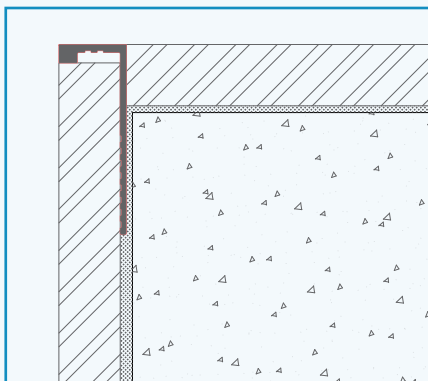

## FEATURES

NEXUS NALT is a L shape Aluminum Tile Trim profile for Walls in 11 Anodized colors.

Type	H (mm)	L (m)
NALT 08	8	2.7
NALT 010	10	2.7
NALT 125	12.5	2.7
NALT 15	15	2.7
NALT 20	20	2.7