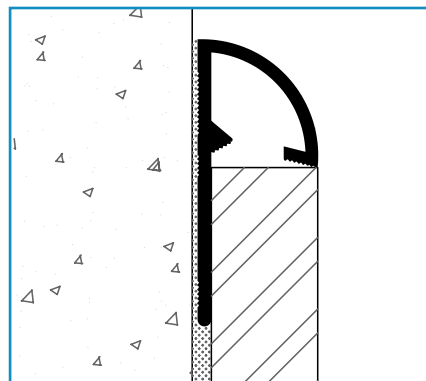

FEATURES

NEXUS NART is a Round Edge Aluminum Tile Trim profile for Walls in 11 Anodized colors.

Type	H (mm)	L (m)
NART 08	8	2.7
NART 010	10	2.7
NART 125	12.5	2.7

COLORS

Silver Matt

Silver Polish

Gold Matt

Gold Polish