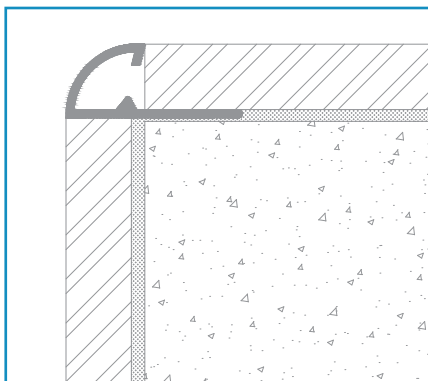

FEATURES

NEXUS NART is a Round Edge Aluminum Tile Trim profile for Walls in 11 Anodized colors.

Type	H (mm)	L (m)
NART 08	8	2.7
NART 010	10	2.7
NART 125	12.5	2.7

COLORS

Silver Matt

Silver Polish

Gold Matt

Gold Polish