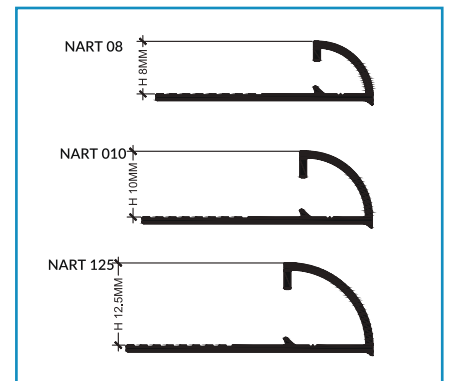

FEATURES

NEXUS NART is a Round Edge Aluminum Tile Trim profile for Walls in 11 Anodized colors.

Type	H (mm)	L (m)
NART 08	8	2.7
NART 010	10	2.7
NART 125	12.5	2.7

COLORS

Silver Matt

Silver Polish

Gold Matt

Gold Polish