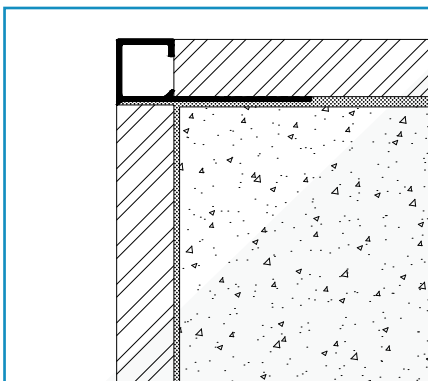

## FEATURES

NEXUS NAST is a Square shape Aluminum Tile Trim profile for Walls in 11 Anodized colors.

Type	H (mm)	L (m)
NAST 08	8	2.7
NAST 010	10	2.7
NAST 125	12.5	2.7