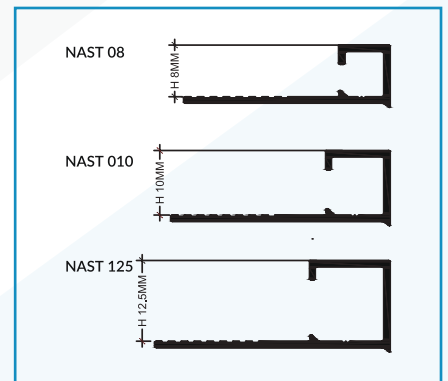

## FEATURES

NEXUS NAST is a Square shape Aluminum Tile Trim profile for Walls in 11 Anodized colors.

Type	H (mm)	L (m)
NAST 08	8	2.7
NAST 010	10	2.7
NAST 125	12.5	2.7