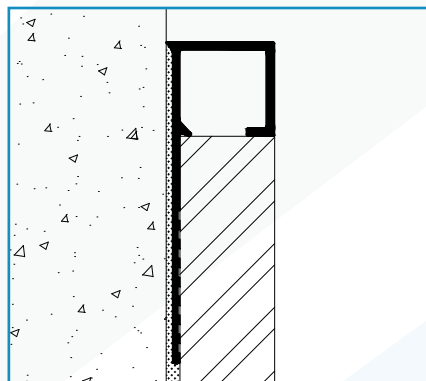

## FEATURES

NEXUS NAST is a Square shape Aluminum Tile Trim profile for Walls in 11 Anodized colors.

Type	H (mm)	L (m)
NAST 08	8	2.7
NAST 010	10	2.7
NAST 125	12.5	2.7