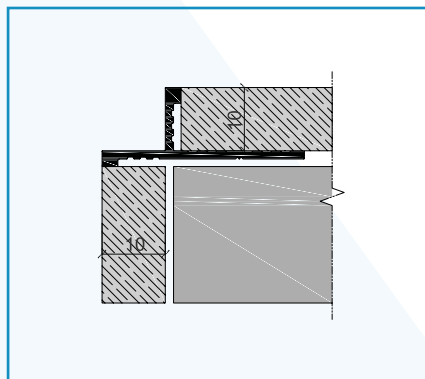

FEATURES

NEXUS NAVT is a V shape Aluminum Tile Trim profile for Walls in 11 Anodized colors.

Type	H (mm)	L (m)
NAVT 08	8	2.7
NAVT 010	10	2.7
NAVT 125	12.5	2.7

COLORS

Silver Matt

Silver Polish

Gold Matt

Gold Polish