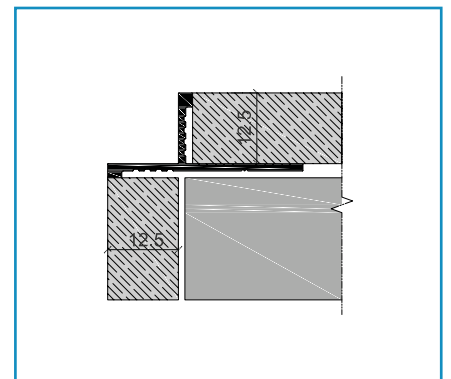

FEATURES

NEXUS NAVT is a V shape Aluminum Tile Trim profile for Walls in 11 Anodized colors.

Type	H (mm)	L (m)
NAVT 08	8	2.7
NAVT 010	10	2.7
NAVT 125	12.5	2.7

COLORS

Silver Matt

Silver Polish

Gold Matt

Gold Polish