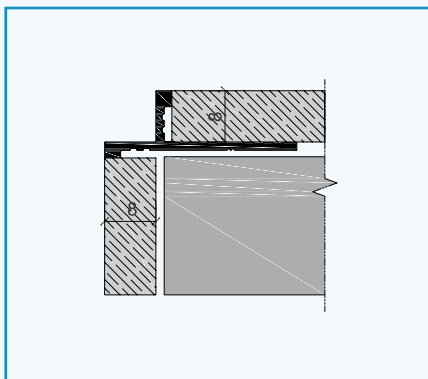

FEATURES

NEXUS NAVT is a V shape Aluminum Tile Trim profile for Walls in 11 Anodized colors.

Type	H (mm)	L (m)
NAVT 08	8	2.7
NAVT 010	10	2.7
NAVT 125	12.5	2.7

COLORS

Silver Matt

Silver Polish

Gold Matt

Gold Polish