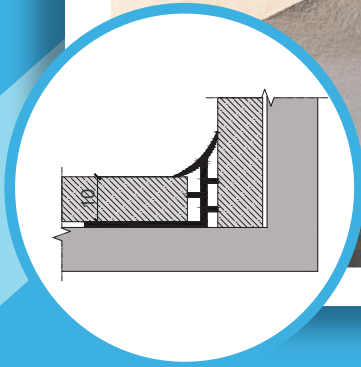

NEXUS

Profiles For Floor To Wall

NCCT

**NEXUS
CODE
NCCT**

Features

NEXUS NCCT is a Internal Tile Trim for Floor To Wall in 9 Anodized colors.

COLOURS:

Silver Matt

Type	H [mm]	L [mm]	Packing [pcs]
NCCT 08	8	2.7	40
NCCT 010	10	2.7	40
NCCT 125	12.5	2.7	40