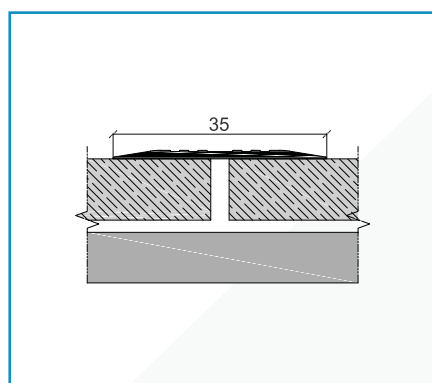

## FEATURES

NEXUS NFTP is a Aluminum Profile for Floors in 11 Anodized colors.

Type	H (mm)	L [mm]
NFTP 35	35	2.7
NFTP 50	50	2.7