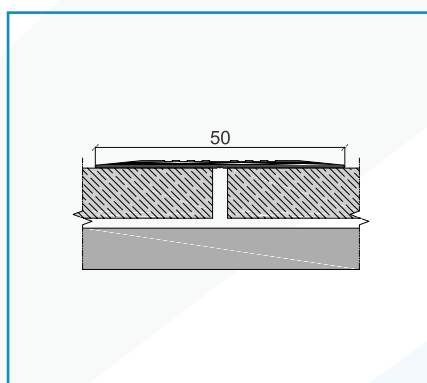

## FEATURES

NEXUS NFTP is a Aluminum Profile for Floors in 11 Anodized colors.

Type	H (mm)	L [mm]
NFTP 35	35	2.7
NFTP 50	50	2.7