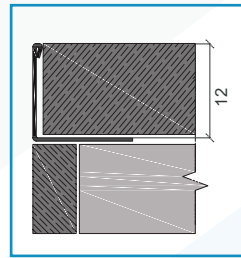

## FEATURES

NEXUS NLWF profile is an L shape Stainless Steel profile for Floors and Walls available in SS304 Grade in Polished and Brushed finish.

Type	H (mm)	L [m]
NLWF 06	6	2.7
NLWF 08	8	2.7
NLWF 10	10	2.7
NLWF 12	12	2.7
NLWF 12.5	12.5	2.7
NLWF 15	15	2.7
NLWF 20	20	2.7
NLWF 25	25	2.7
NLWF 30	30	2.7

Type	H (mm)	L [m]
NLWFB 06	6	2.7
NLWFB 08	8	2.7
NLWFB 10	10	2.7
NLWFB 12	12	2.7
NLWFB 12.5	12.5	2.7
NLWFB 15	15	2.7
NLWFB 20	20	2.7
NLWFB 25	25	2.7
NLWFB 30	30	2.7