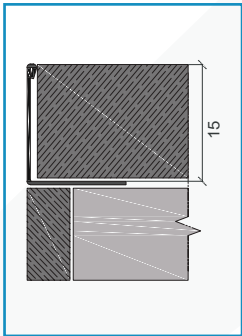

## FEATURES

NEXUS NLWF profile is an L shape Stainless Steel profile for Floors and Walls available in SS304 Grade in Polished and Brushed finish.

Type	H (mm)	L [m]
NLWF 06	6	2.7
NLWF 08	8	2.7
NLWF 10	10	2.7
NLWF 12	12	2.7
NLWF 12.5	12.5	2.7
NLWF 15	15	2.7
NLWF 20	20	2.7
NLWF 25	25	2.7
NLWF 30	30	2.7

Type	H (mm)	L [m]
NLWFB 06	6	2.7
NLWFB 08	8	2.7
NLWFB 10	10	2.7
NLWFB 12	12	2.7
NLWFB 12.5	12.5	2.7
NLWFB 15	15	2.7
NLWFB 20	20	2.7
NLWFB 25	25	2.7
NLWFB 30	30	2.7