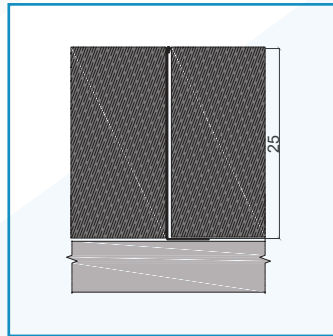

## FEATURES

NEXUS NLWF profile is an L shape Stainless Steel profile for Floors and Walls available in SS304 Grade in Polished and Brushed finish.

Type	H (mm)	L [m]
NLWF 06	6	2.7
NLWF 08	8	2.7
NLWF 10	10	2.7
NLWF 12	12	2.7
NLWF 12.5	12.5	2.7
NLWF 15	15	2.7
NLWF 20	20	2.7
NLWF 25	25	2.7
NLWF 30	30	2.7

Type	H (mm)	L [m]
NLWFB 06	6	2.7
NLWFB 08	8	2.7
NLWFB 10	10	2.7
NLWFB 12	12	2.7
NLWFB 12.5	12.5	2.7
NLWFB 15	15	2.7
NLWFB 20	20	2.7
NLWFB 25	25	2.7
NLWFB 30	30	2.7