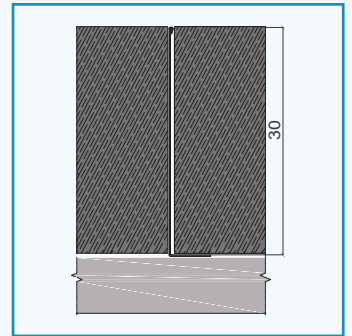

## FEATURES

NEXUS NLWF profile is an L shape Stainless Steel profile for Floors and Walls available in SS304 Grade in Polished and Brushed finish.

Type	H (mm)	L [m]
NLWF 06	6	2.7
NLWF 08	8	2.7
NLWF 10	10	2.7
NLWF 12	12	2.7
NLWF 12.5	12.5	2.7
NLWF 15	15	2.7
NLWF 20	20	2.7
NLWF 25	25	2.7
NLWF 30	30	2.7

Type	H (mm)	L [m]
NLWFB 06	6	2.7
NLWFB 08	8	2.7
NLWFB 10	10	2.7
NLWFB 12	12	2.7
NLWFB 12.5	12.5	2.7
NLWFB 15	15	2.7
NLWFB 20	20	2.7
NLWFB 25	25	2.7
NLWFB 30	30	2.7