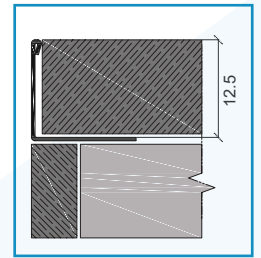

## FEATURES

NEXUS NLWF profile is an L shape Stainless Steel profile for Floors and Walls available in SS304 Grade in Polished and Brushed finish.

Type	H (mm)	L [m]
NLWF 06	6	2.7
NLWF 08	8	2.7
NLWF 10	10	2.7
NLWF 12	12	2.7
NLWF 12.5	12.5	2.7
NLWF 15	15	2.7
NLWF 20	20	2.7
NLWF 25	25	2.7
NLWF 30	30	2.7

Type	H (mm)	L [m]
NLWFB 06	6	2.7
NLWFB 08	8	2.7
NLWFB 10	10	2.7
NLWFB 12	12	2.7
NLWFB 12.5	12.5	2.7
NLWFB 15	15	2.7
NLWFB 20	20	2.7
NLWFB 25	25	2.7
NLWFB 30	30	2.7