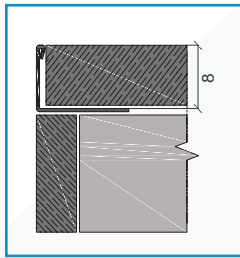

## FEATURES

NEXUS NLWF profile is an L shape Stainless Steel profile for Floors and Walls available in SS304 Grade in Polished and Brushed finish.

Type	H (mm)	L [m]
NLWF 06	6	2.7
NLWF 08	8	2.7
NLWF 10	10	2.7
NLWF 12	12	2.7
NLWF 12.5	12.5	2.7
NLWF 15	15	2.7
NLWF 20	20	2.7
NLWF 25	25	2.7
NLWF 30	30	2.7

Type	H (mm)	L [m]
NLWFB 06	6	2.7
NLWFB 08	8	2.7
NLWFB 10	10	2.7
NLWFB 12	12	2.7
NLWFB 12.5	12.5	2.7
NLWFB 15	15	2.7
NLWFB 20	20	2.7
NLWFB 25	25	2.7
NLWFB 30	30	2.7