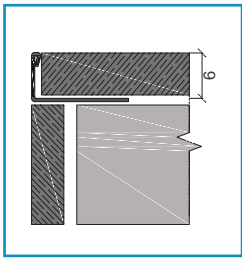

## FEATURES

NEXUS NLWF profile is an L shape Stainless Steel profile for Floors and Walls available in SS304 Grade in Polished and Brushed finish.

Type	H (mm)	L [m]
NLWF 06	6	2.7
NLWF 08	8	2.7
NLWF 10	10	2.7
NLWF 12	12	2.7
NLWF 12.5	12.5	2.7
NLWF 15	15	2.7
NLWF 20	20	2.7
NLWF 25	25	2.7
NLWF 30	30	2.7

Type	H (mm)	L [m]
NLWFB 06	6	2.7
NLWFB 08	8	2.7
NLWFB 10	10	2.7
NLWFB 12	12	2.7
NLWFB 12.5	12.5	2.7
NLWFB 15	15	2.7
NLWFB 20	20	2.7
NLWFB 25	25	2.7
NLWFB 30	30	2.7