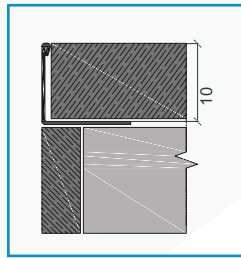

## FEATURES

NEXUS NLWF profile is an L shape Stainless Steel profile for Floors and Walls available in SS304 Grade in Polished and Brushed finish.

Type	H (mm)	L [m]
NLWF 06	6	2.7
NLWF 08	8	2.7
NLWF 10	10	2.7
NLWF 12	12	2.7
NLWF 12.5	12.5	2.7
NLWF 15	15	2.7
NLWF 20	20	2.7
NLWF 25	25	2.7
NLWF 30	30	2.7

Type	H (mm)	L [m]
NLWFB 06	6	2.7
NLWFB 08	8	2.7
NLWFB 10	10	2.7
NLWFB 12	12	2.7
NLWFB 12.5	12.5	2.7
NLWFB 15	15	2.7
NLWFB 20	20	2.7
NLWFB 25	25	2.7
NLWFB 30	30	2.7