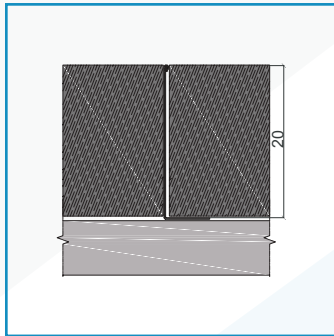

## FEATURES

NEXUS NLWF profile is an L shape Stainless Steel profile for Floors and Walls available in SS304 Grade in Polished and Brushed finish.

Type	H (mm)	L [m]
NLWF 06	6	2.7
NLWF 08	8	2.7
NLWF 10	10	2.7
NLWF 12	12	2.7
NLWF 12.5	12.5	2.7
NLWF 15	15	2.7
NLWF 20	20	2.7
NLWF 25	25	2.7
NLWF 30	30	2.7

Type	H (mm)	L [m]
NLWFB 06	6	2.7
NLWFB 08	8	2.7
NLWFB 10	10	2.7
NLWFB 12	12	2.7
NLWFB 12.5	12.5	2.7
NLWFB 15	15	2.7
NLWFB 20	20	2.7
NLWFB 25	25	2.7
NLWFB 30	30	2.7