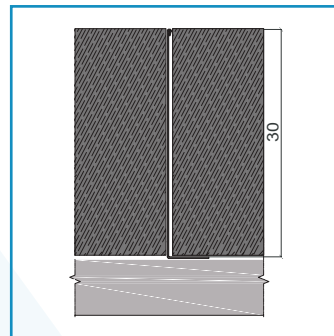

FEATURES

NEXUS NLWFL profile is a L shape Stainless Steel profile for Floors and Walls available in SS316L Grade in Polished and Brushed finish.

Type	H (mm)	L [m]
NLWFL 06	6	2.7
NLWFL 08	8	2.7
NLWFL 10	10	2.7
NLWFL 12	12	2.7
NLWFL 125	12.5	2.7
NLWFL 15	15	2.7
NLWFL 20	20	2.7
NLWFL 25	25	2.7
NLWFL 30	30	2.7

Type	H (mm)	L [m]
NLWFLB 06	6	2.7
NLWFLB 08	8	2.7
NLWFLB 10	10	2.7
NLWFLB 12	12	2.7
NLWFLB 125	12.5	2.7
NLWFLB 15	15	2.7
NLWFLB 20	20	2.7
NLWFLB 25	25	2.7
NLWFLB 30	30	2.7