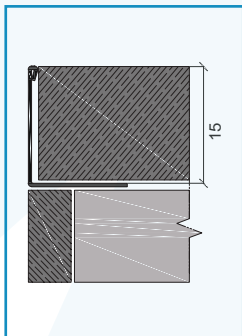

FEATURES

NEXUS NLWFL profile is a L shape Stainless Steel profile for Floors and Walls available in SS316L Grade in Polished and Brushed finish.

Type	H (mm)	L [m]
NLWFL 06	6	2.7
NLWFL 08	8	2.7
NLWFL 10	10	2.7
NLWFL 12	12	2.7
NLWFL 125	12.5	2.7
NLWFL 15	15	2.7
NLWFL 20	20	2.7
NLWFL 25	25	2.7
NLWFL 30	30	2.7

Type	H (mm)	L [m]
NLWFLB 06	6	2.7
NLWFLB 08	8	2.7
NLWFLB 10	10	2.7
NLWFLB 12	12	2.7
NLWFLB 125	12.5	2.7
NLWFLB 15	15	2.7
NLWFLB 20	20	2.7
NLWFLB 25	25	2.7
NLWFLB 30	30	2.7