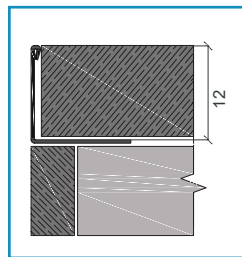

FEATURES

NEXUS NLWFL profile is a L shape Stainless Steel profile for Floors and Walls available in SS316L Grade in Polished and Brushed finish.

Type	H (mm)	L [m]
NLWFL 06	6	2.7
NLWFL 08	8	2.7
NLWFL 10	10	2.7
NLWFL 12	12	2.7
NLWFL 125	12.5	2.7
NLWFL 15	15	2.7
NLWFL 20	20	2.7
NLWFL 25	25	2.7
NLWFL 30	30	2.7

Type	H (mm)	L [m]
NLWFLB 06	6	2.7
NLWFLB 08	8	2.7
NLWFLB 10	10	2.7
NLWFLB 12	12	2.7
NLWFLB 125	12.5	2.7
NLWFLB 15	15	2.7
NLWFLB 20	20	2.7
NLWFLB 25	25	2.7
NLWFLB 30	30	2.7