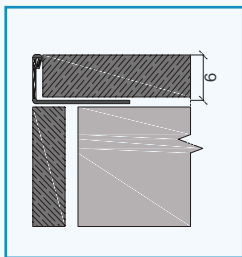

FEATURES

NEXUS NLWFL profile is a L shape Stainless Steel profile for Floors and Walls available in SS316L Grade in Polished and Brushed finish.

Type	H (mm)	L [m]
NLWFL 06	6	2.7
NLWFL 08	8	2.7
NLWFL 10	10	2.7
NLWFL 12	12	2.7
NLWFL 125	12.5	2.7
NLWFL 15	15	2.7
NLWFL 20	20	2.7
NLWFL 25	25	2.7
NLWFL 30	30	2.7

Type	H (mm)	L [m]
NLWFLB 06	6	2.7
NLWFLB 08	8	2.7
NLWFLB 10	10	2.7
NLWFLB 12	12	2.7
NLWFLB 125	12.5	2.7
NLWFLB 15	15	2.7
NLWFLB 20	20	2.7
NLWFLB 25	25	2.7
NLWFLB 30	30	2.7