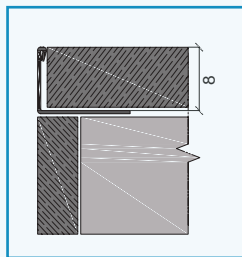

FEATURES

NEXUS NLWFL profile is a L shape Stainless Steel profile for Floors and Walls available in SS316L Grade in Polished and Brushed finish.

Type	H (mm)	L [m]
NLWFL 06	6	2.7
NLWFL 08	8	2.7
NLWFL 10	10	2.7
NLWFL 12	12	2.7
NLWFL 125	12.5	2.7
NLWFL 15	15	2.7
NLWFL 20	20	2.7
NLWFL 25	25	2.7
NLWFL 30	30	2.7

Type	H (mm)	L [m]
NLWFLB 06	6	2.7
NLWFLB 08	8	2.7
NLWFLB 10	10	2.7
NLWFLB 12	12	2.7
NLWFLB 125	12.5	2.7
NLWFLB 15	15	2.7
NLWFLB 20	20	2.7
NLWFLB 25	25	2.7
NLWFLB 30	30	2.7