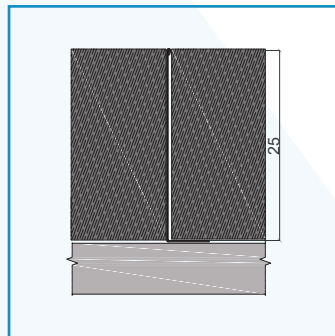

FEATURES

NEXUS NLWFL profile is a L shape Stainless Steel profile for Floors and Walls available in SS316L Grade in Polished and Brushed finish.

Type	H (mm)	L [m]
NLWFL 06	6	2.7
NLWFL 08	8	2.7
NLWFL 10	10	2.7
NLWFL 12	12	2.7
NLWFL 125	12.5	2.7
NLWFL 15	15	2.7
NLWFL 20	20	2.7
NLWFL 25	25	2.7
NLWFL 30	30	2.7

Type	H (mm)	L [m]
NLWFLB 06	6	2.7
NLWFLB 08	8	2.7
NLWFLB 10	10	2.7
NLWFLB 12	12	2.7
NLWFLB 125	12.5	2.7
NLWFLB 15	15	2.7
NLWFLB 20	20	2.7
NLWFLB 25	25	2.7
NLWFLB 30	30	2.7