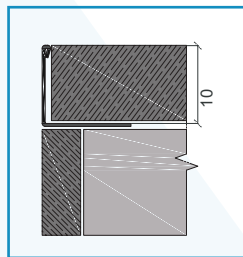

FEATURES

NEXUS NLWFL profile is a L shape Stainless Steel profile for Floors and Walls available in SS316L Grade in Polished and Brushed finish.

Type	H (mm)	L [m]
NLWFL 06	6	2.7
NLWFL 08	8	2.7
NLWFL 10	10	2.7
NLWFL 12	12	2.7
NLWFL 125	12.5	2.7
NLWFL 15	15	2.7
NLWFL 20	20	2.7
NLWFL 25	25	2.7
NLWFL 30	30	2.7

Type	H (mm)	L [m]
NLWFLB 06	6	2.7
NLWFLB 08	8	2.7
NLWFLB 10	10	2.7
NLWFLB 12	12	2.7
NLWFLB 125	12.5	2.7
NLWFLB 15	15	2.7
NLWFLB 20	20	2.7
NLWFLB 25	25	2.7
NLWFLB 30	30	2.7