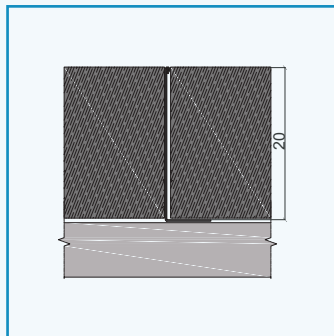

FEATURES

NEXUS NLWFL profile is a L shape Stainless Steel profile for Floors and Walls available in SS316L Grade in Polished and Brushed finish.

Type	H (mm)	L [m]
NLWFL 06	6	2.7
NLWFL 08	8	2.7
NLWFL 10	10	2.7
NLWFL 12	12	2.7
NLWFL 125	12.5	2.7
NLWFL 15	15	2.7
NLWFL 20	20	2.7
NLWFL 25	25	2.7
NLWFL 30	30	2.7

Type	H (mm)	L [m]
NLWFLB 06	6	2.7
NLWFLB 08	8	2.7
NLWFLB 10	10	2.7
NLWFLB 12	12	2.7
NLWFLB 125	12.5	2.7
NLWFLB 15	15	2.7
NLWFLB 20	20	2.7
NLWFLB 25	25	2.7
NLWFLB 30	30	2.7