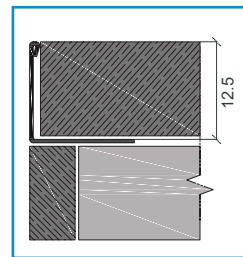

FEATURES

NEXUS NLWFL profile is a L shape Stainless Steel profile for Floors and Walls available in SS316L Grade in Polished and Brushed finish.

Type	H (mm)	L [m]
NLWFL 06	6	2.7
NLWFL 08	8	2.7
NLWFL 10	10	2.7
NLWFL 12	12	2.7
NLWFL 125	12.5	2.7
NLWFL 15	15	2.7
NLWFL 20	20	2.7
NLWFL 25	25	2.7
NLWFL 30	30	2.7

Type	H (mm)	L [m]
NLWFLB 06	6	2.7
NLWFLB 08	8	2.7
NLWFLB 10	10	2.7
NLWFLB 12	12	2.7
NLWFLB 125	12.5	2.7
NLWFLB 15	15	2.7
NLWFLB 20	20	2.7
NLWFLB 25	25	2.7
NLWFLB 30	30	2.7