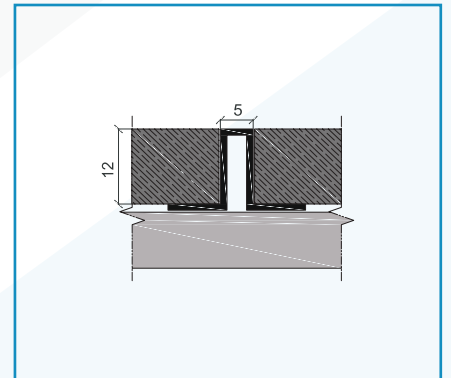

## FEATURES

NEXUS NOSC 05 profile is a Stainless Steel Channel for profile Floors and Walls in both SS304 and SS316L Grades in Polished and Brush finish.