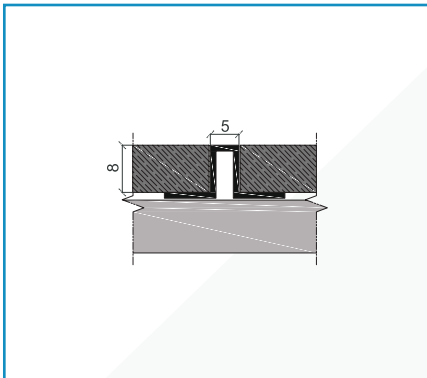

## FEATURES

NEXUS NOSC 05 profile is a Stainless Steel Channel for profile Floors and Walls in both SS304 and SS316L Grades in Polished and Brush finish.