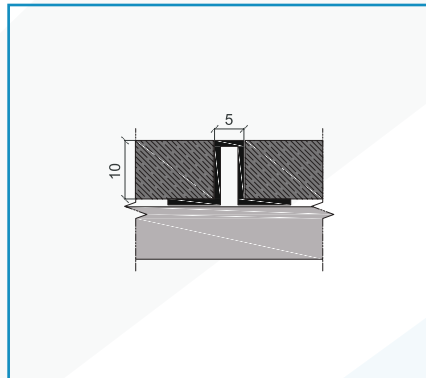

## FEATURES

NEXUS NOSC 05 profile is a Stainless Steel Channel for profile Floors and Walls in both SS304 and SS316L Grades in Polished and Brush finish.