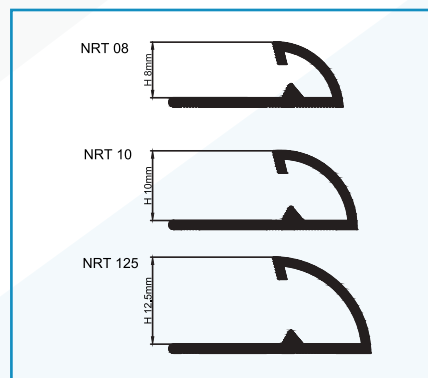

## FEATURES

NEXUS NRT is a Round Edge PVC Tile Trim profile for Walls available in 9 colors.

Type	H (mm)	L (m)
NRT 08	8	2.7
NRT 010	10	2.7
NRT 125	12.5	2.7