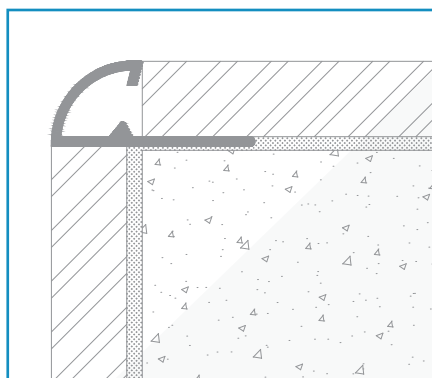

## FEATURES

NEXUS NRT is a Round Edge PVC Tile Trim profile for Walls available in 9 colors.

Type	H (mm)	L (m)
NRT 08	8	2.7
NRT 010	10	2.7
NRT 125	12.5	2.7