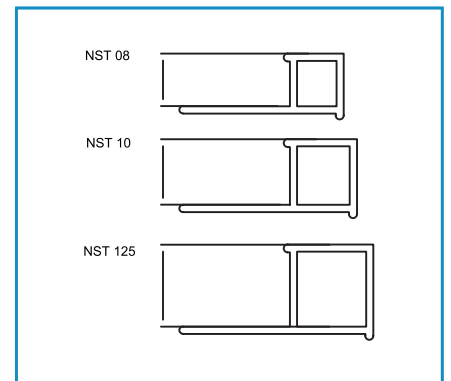

## FEATURES

NEXUS NST is a Square Shape PVC Tile Trim profile for Walls available in 9 colors.

Type	H (mm)	L (m)
NST 08	8	2.7
NST 010	10	2.7
NST 125	12.5	2.7