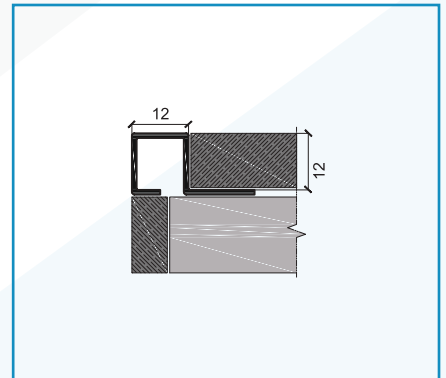

## FEATURES

NEXUS NWPST is a Bended Square shape Stainless Steel Tile Trim for Walls available in both SS304 and SS316L Grades in Polished and Brushed finishes.