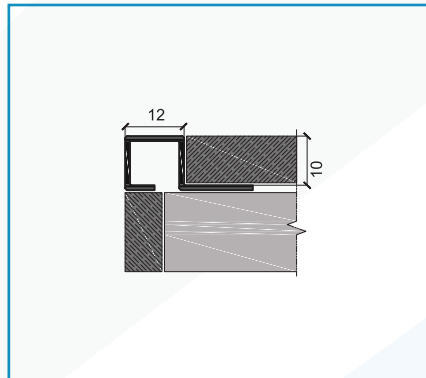

## FEATURES

NEXUS NWPST is a Bended Square shape Stainless Steel Tile Trim for Walls available in both SS304 and SS316L Grades in Polished and Brushed finishes.