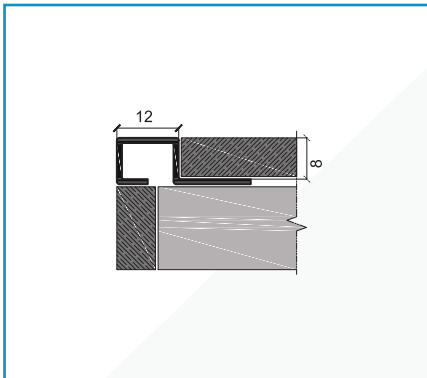

## FEATURES

NEXUS NWPST is a Bended Square shape Stainless Steel Tile Trim for Walls available in both SS304 and SS316L Grades in Polished and Brushed finishes.

### SS 304 Polish Finish

Type	H (mm)	W (mm)	L (m)
NWPST 1208	8	12	2.7
NWPST 1210	10	12	2.7
NWPST 1212	12	12	2.7