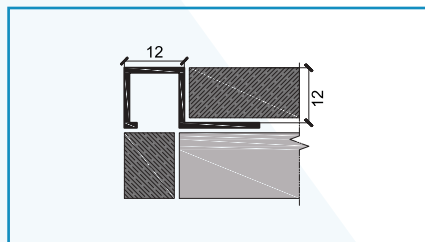

## FEATURES

NEXUS NWST is a Square shape Stainless Steel Tile Trim for Walls available in both SS304 and SS316L Grades in Polished and Brushed finishes.

Type	H (mm)	W (mm)	L (m)
NWSTLB 010	10	10	2.7