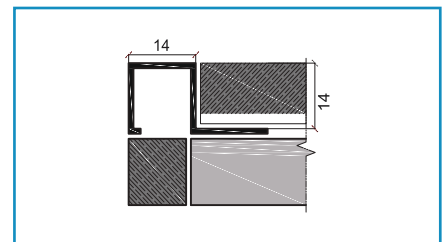

## FEATURES

NEXUS NWST is a Square shape Stainless Steel Tile Trim for Walls available in both SS304 and SS316L Grades in Polished and Brushed finishes.

Type	H (mm)	W (mm)	L (m)
NWSTLB 010	10	10	2.7