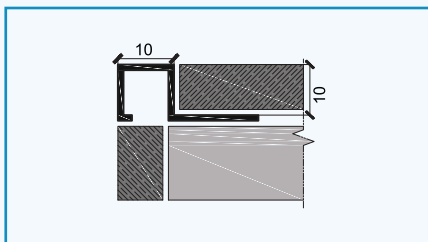

## FEATURES

NEXUS NWST is a Square shape Stainless Steel Tile Trim for Walls available in both SS304 and SS316L Grades in Polished and Brushed finishes.

### 1010

SS 304 Polish Finish

Type	H (mm)	W (mm)	L (m)
NWST 010	10	10	2.7

SS 304 Brush Finish

Type	H (mm)	W (mm)	L (m)
NWSTB 010	10	10	2.7

SS 316 Polish Finish

Type	H (mm)	W (mm)	L (m)
NWSTL 010	10	10	2.7

SS 316 Brush Finish

Type	H (mm)	W (mm)	L (m)
NWSTLB 010	10	10	2.7