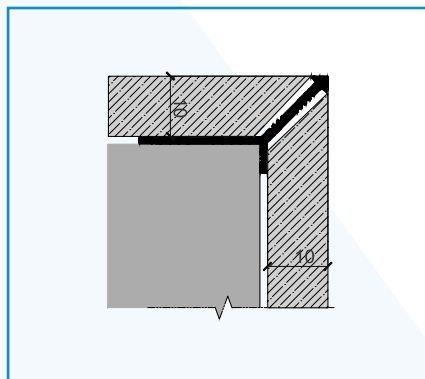

## FEATURES

NEXUS NWT is a Aluminum Tile Trim profile for Walls in 11 Anodized colors.

Type	H (mm)	L (m)
NWT 08	8	2.7
NWT 010	10	2.7
NWT 125	12.5	2.7