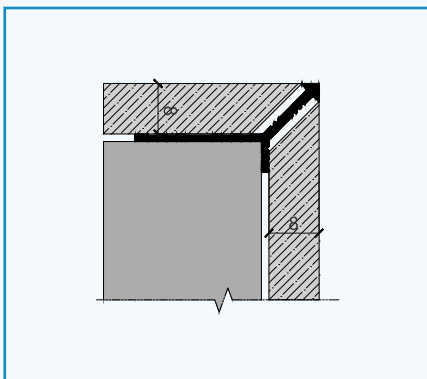

## FEATURES

NEXUS NWT is a Aluminum Tile Trim profile for Walls in 11 Anodized colors.

Type	H (mm)	L (m)
NWT 08	8	2.7
NWT 010	10	2.7
NWT 125	12.5	2.7