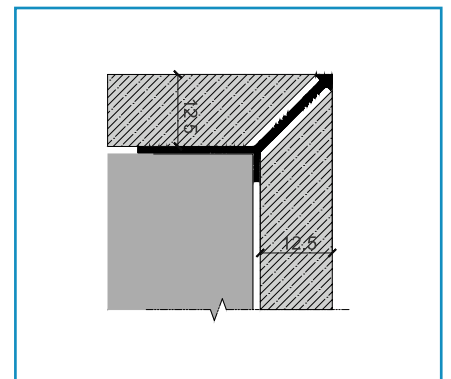

## FEATURES

NEXUS NWT is a Aluminum Tile Trim profile for Walls in 11 Anodized colors.

Type	H (mm)	L (m)
NWT 08	8	2.7
NWT 010	10	2.7
NWT 125	12.5	2.7