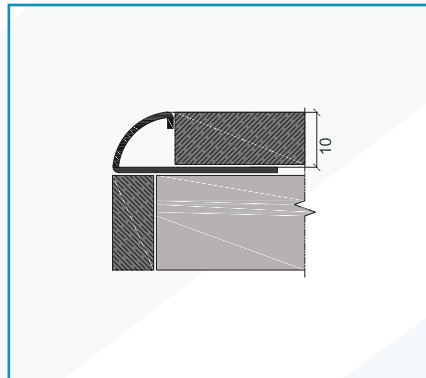

## FEATURES

NEXUS REST profile is a Stainless Steel Round shape Tile Trim for Walls available in both SS304 and SS316L Grades in Polished and Brushed finishes.

### SS 304 Polish Finish

Type	H (mm)	L (m)
REST 08	8	2.7
REST 10	10	2.7
REST 12	12	2.7