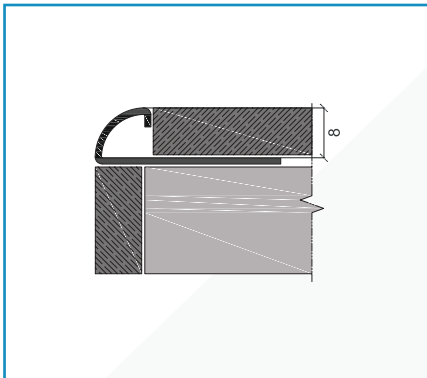

## FEATURES

NEXUS REST profile is a Stainless Steel Round shape Tile Trim for Walls available in both SS304 and SS316L Grades in Polished and Brushed finishes.

### SS 304 Polish Finish

Type	H (mm)	L (m)
REST 08	8	2.7
REST 10	10	2.7
REST 12	12	2.7

### SS 304 Brush Finish

Type	H (mm)	L (m)
RESTB 08	8	2.7
RESTB 10	10	2.7
RESTB 12	12	2.7