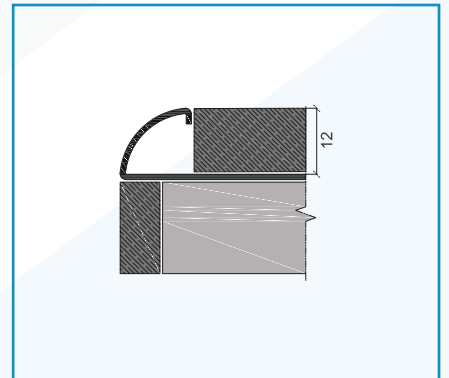

## FEATURES

NEXUS REST profile is a Stainless Steel Round shape Tile Trim for Walls available in both SS304 and SS316L Grades in Polished and Brushed finishes.

### SS 304 Polish Finish

Type	H (mm)	L (m)
REST 08	8	2.7
REST 10	10	2.7
REST 12	12	2.7