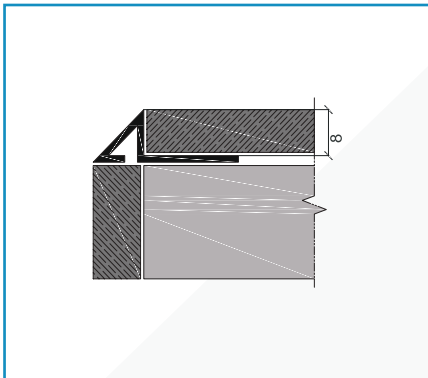

FEATURES

NEXUS TRTT profile is a Stainless Steel Triangle Tile Trim in both SS304 and SS316L Grades in Polished and Brush finish.

SS 304 Polish Finish

| Type | H (mm) | W (mm) | L (m) |
|---------|--------|--------|-------|
| TRTT 08 | 8 | 12 | 2.7 |
| TRTT 10 | 10 | 12 | 2.7 |
| TRTT 12 | 12 | 12 | 2.7 |

SS 316 Polish Finish

| Type | H (mm) | W (mm) | L (m) |
|----------|--------|--------|-------|
| TRTTL 08 | 8 | 12 | 2.7 |
| TRTTL 10 | 10 | 12 | 2.7 |
| TRTTL 12 | 12 | 12 | 2.7 |

SS 304 Brush Finish

| Type | H (mm) | W (mm) | L (m) |
|----------|--------|--------|-------|
| TRTTB 08 | 8 | 12 | 2.7 |
| TRTTB 10 | 10 | 12 | 2.7 |
| TRTTB 12 | 12 | 12 | 2.7 |