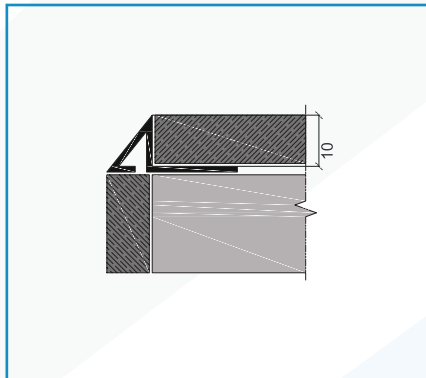

FEATURES

NEXUS TRTT profile is a Stainless Steel Triangle Tile Trim in both SS304 and SS316L Grades in Polished and Brush finish.

SS 304 Polish Finish

| Type | H (mm) | W (mm) | L (m) |
|---------|--------|--------|-------|
| TRTT 08 | 8 | 12 | 2.7 |
| TRTT 10 | 10 | 12 | 2.7 |
| TRTT 12 | 12 | 12 | 2.7 |

SS 316 Polish Finish

| Type | H (mm) | W (mm) | L (m) |
|----------|--------|--------|-------|
| TRTTL 08 | 8 | 12 | 2.7 |
| TRTTL 10 | 10 | 12 | 2.7 |
| TRTTL 12 | 12 | 12 | 2.7 |

SS 304 Brush Finish

| Type | H (mm) | W (mm) | L (m) |
|----------|--------|--------|-------|
| TRTTB 08 | 8 | 12 | 2.7 |
| TRTTB 10 | 10 | 12 | 2.7 |
| TRTTB 12 | 12 | 12 | 2.7 |