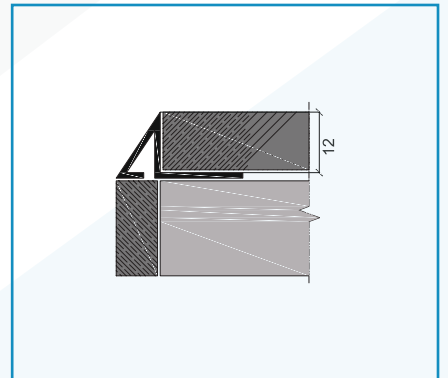

FEATURES

NEXUS TRTT profile is a Stainless Steel Triangle Tile Trim in both SS304 and SS316L Grades in Polished and Brush finish.

SS 304 Polish Finish

| Type | H (mm) | W (mm) | L (m) |
|---------|--------|--------|-------|
| TRTT 08 | 8 | 12 | 2.7 |
| TRTT 10 | 10 | 12 | 2.7 |
| TRTT 12 | 12 | 12 | 2.7 |

SS 316 Polish Finish

| Type | H (mm) | W (mm) | L (m) |
|----------|--------|--------|-------|
| TRTTL 08 | 8 | 12 | 2.7 |
| TRTTL 10 | 10 | 12 | 2.7 |
| TRTTL 12 | 12 | 12 | 2.7 |

SS 304 Brush Finish

| Type | H (mm) | W (mm) | L (m) |
|----------|--------|--------|-------|
| TRTTB 08 | 8 | 12 | 2.7 |
| TRTTB 10 | 10 | 12 | 2.7 |
| TRTTB 12 | 12 | 12 | 2.7 |