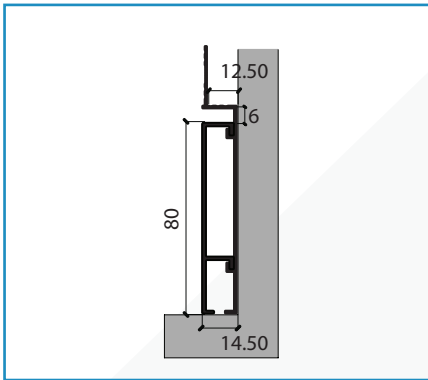

### FEATURES

NEXUS NACL 80 is a Aluminum Skirting with L Clips in 11 Anodized colors.

Type	H (mm)	L (mm)
NACL 80	80	2.7