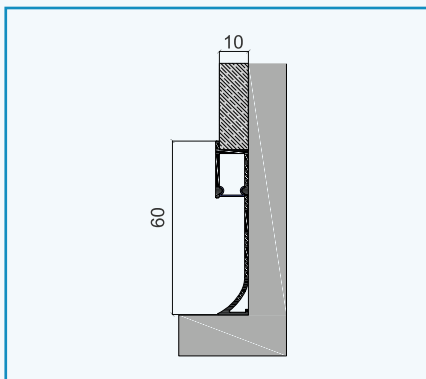

FEATURES

NEXUS NASL 60 is a Aluminum Skirting with LED Lights (Optional) in 11 Anodized colors.

Type	H (mm)	L [mm]
NALT 010	10	2.7

COLORS

Silver Matt

Silver Polish

Gold Matt

Gold Polish