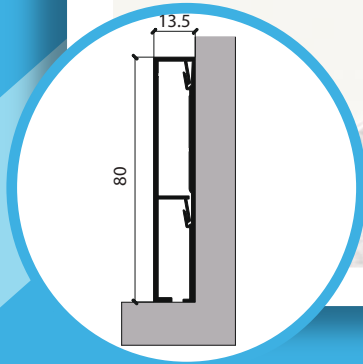

NEXUS

Skirting For Walls

NACL 80

NEXUS
CODE
NACL

Features

NEXUS NACL 80 is a Aluminum Skirting in 8 Anodized colors.

COLOURS:

Silver Matt